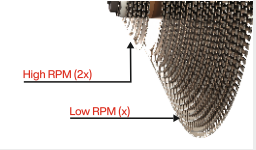

SS BELLOW (GERMAN MAKE)

DUAL RPM SERIES