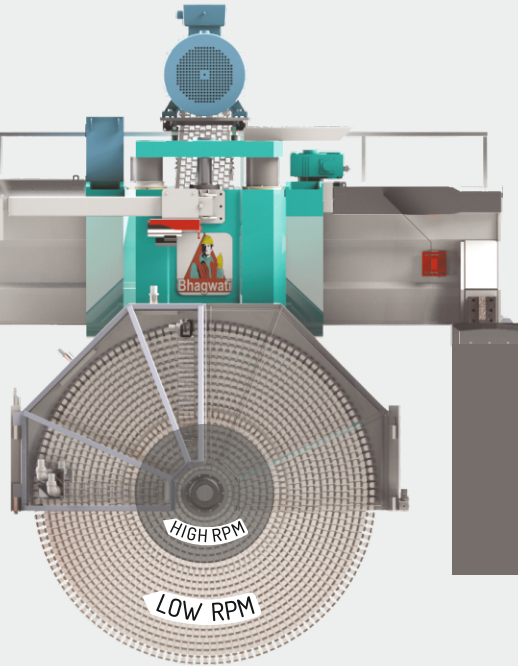

METRO B-14

DUAL RPM

“PRECISION, QUALITY & EFFICIENCY WITH FLEXIBILITY”

METRO B-14

METRO B-14

POWERED BY PLC & SERVO SYSTEM

FEATURES

Mud Protection Cover's

X Axis

Y Axis

Z Axis

Cable's

X - Y - Z Axis

Bearing

Ball Screw

Block Feeding Trolley - 2 Nos.